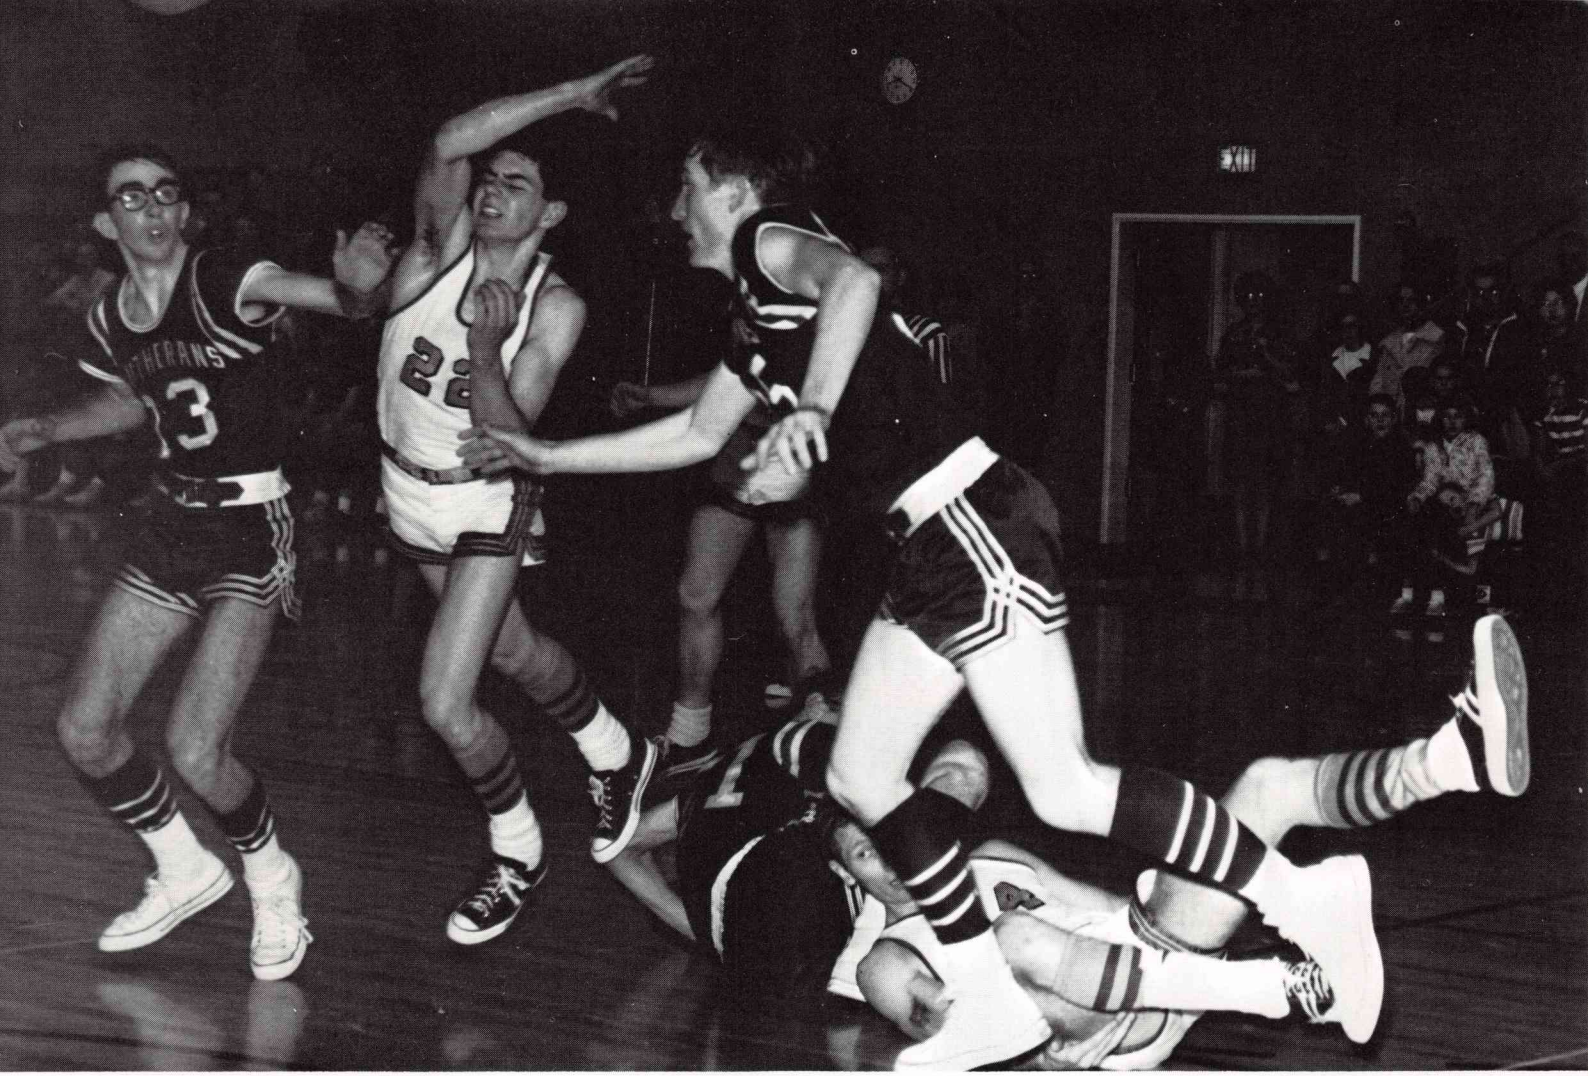

**THE
N. C. EAGLES...**

Coach Alex Hunter led the Northwest College Eagles into their first season of intercollegiate basketball this year as they played against the teams of the Willamette Christian Conference. Although the final tally was six games won and eight lost, the Eagles played many close and exciting games against tough opposition.