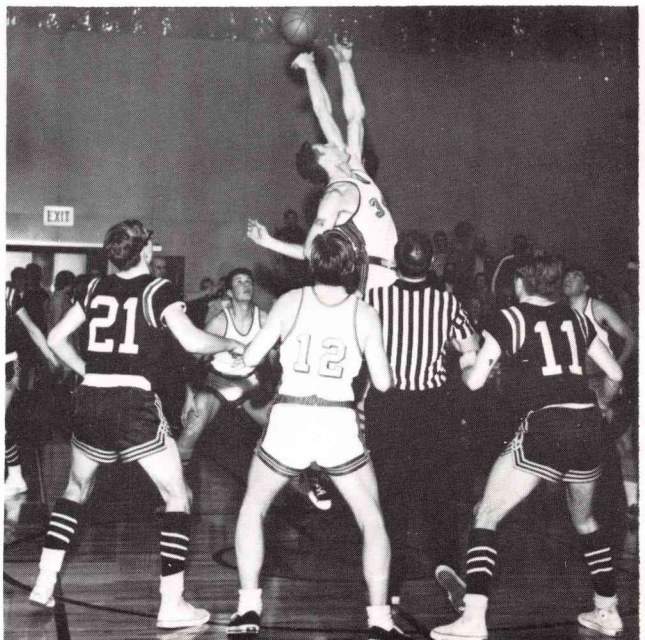

**THE
N. C. EAGLES...**

Coach Alex Hunter led the Northwest College Eagles into their first season of intercollegiate basketball this year as they played against the teams of the Willamette Christian Conference. Although the final tally was six games won and eight lost, the Eagles played many close and exciting games against tough opposition.