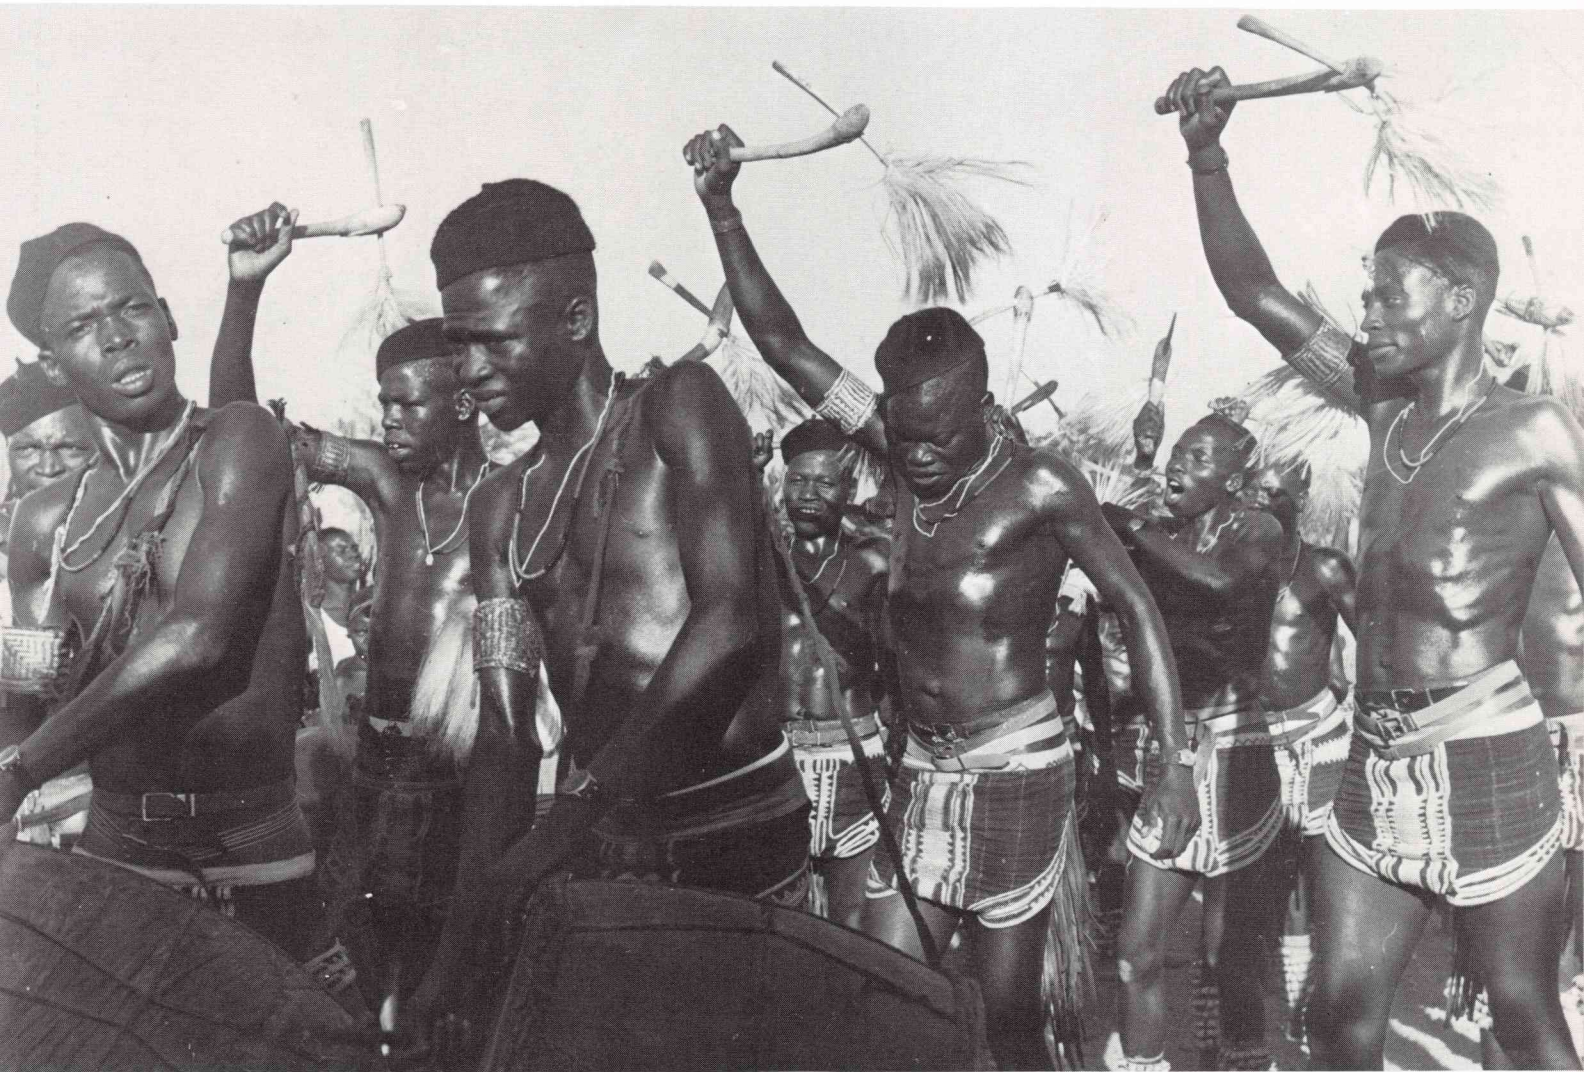

“Our desire as a prayer band is to help carry the load of those who are endeavoring to share Christ with the people of Africa. In the past, we have given financially to help put Bibles in the public schools of Ghana and to aid in building schools in Nigeria and Togo. We also emphasize holding our missionaries up in prayer.”