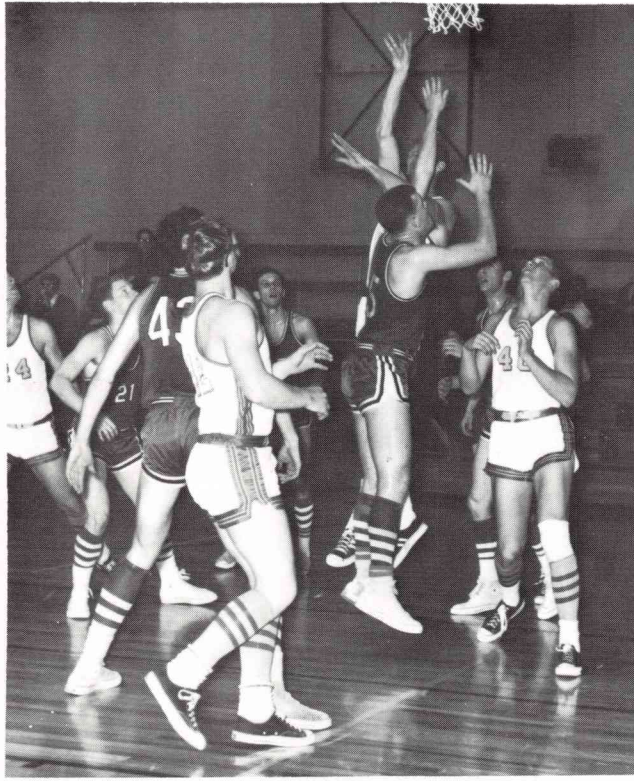

**THE
N. C. EAGLES...**

Coach Alex Hunter led the Northwest College Eagles into their first season of intercollegiate basketball this year as they played against the teams of the Willamette Christian Conference. Although the final tally was six games won and eight lost, the Eagles played many close and exciting games against tough opposition.