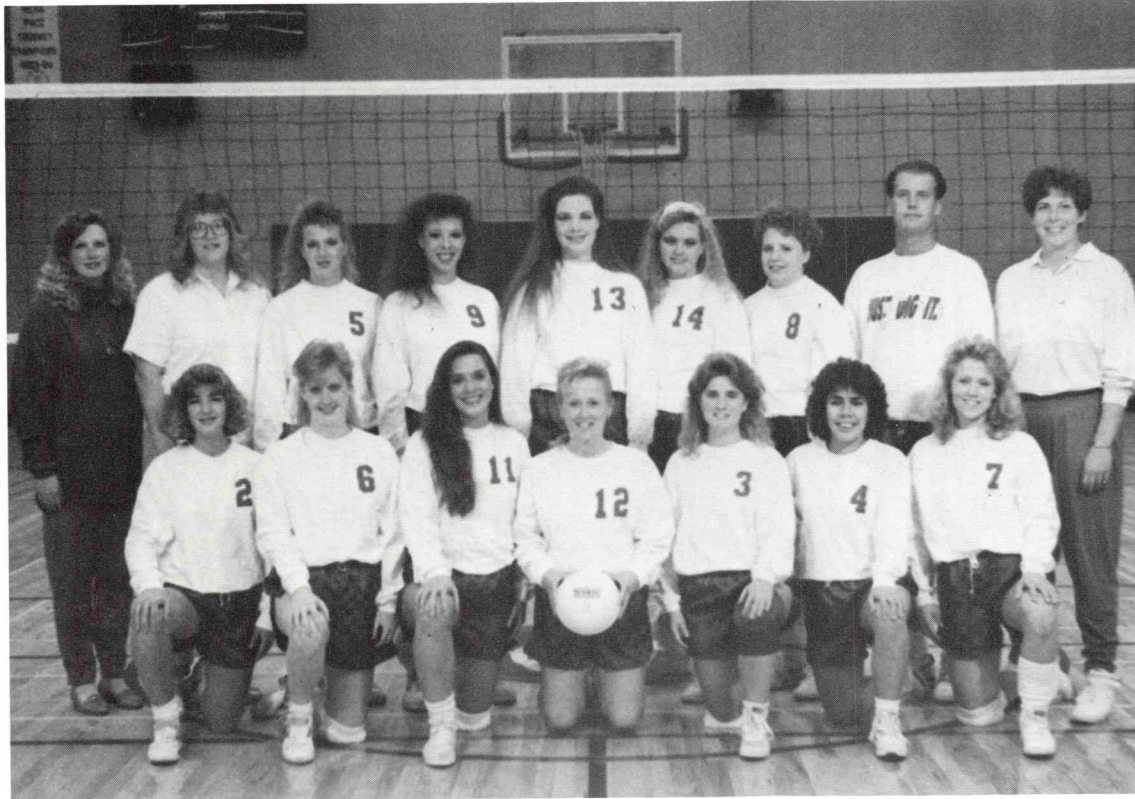

Coach Doug Clark

Soccer

Northwest Men's Soccer team worked hard year round in anticipation of the 1991 Fall season. The men played tough and succeeded in working as a team. Although several injuries occurred, morale was high and an atmosphere of determination was apparent. A strong defense and an increase in goals scored were key elements in this year's program. The Northwest Invitational Tournament

was the highlight of the season. The Northwest Eagles won decisively against participating teams from Canada, Washington, Oregon, and California. Coach Doug Clark has been a real leader, motivator, and encourager. He worked right along side the team and became a friend to the team members. The team continues to train for future seasons.

Volleyball

Enthusiasm and stamina were the trademarks of the Northwest College Volleyball team this season. Team spirit and hard work paid off in the Puget Sound Tournament.

The NC Eagles took first place. In spite of several injuries, these dedicated women continued to play strong and support each other during the year.