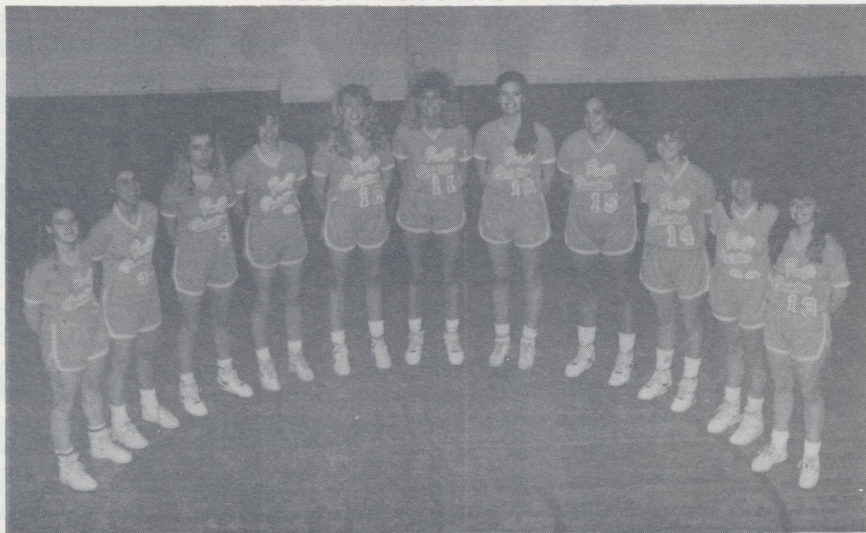

1989 - 1990 ROYALS

NAME	NO	POS	HT	YR	HOMETOWN
Kristy Kappen	4	G	5'2"	SOPH	Westminster, CA
Robin Leavens	5	F	5'8"	FR	Lindsay, CA
Maureen Boulware	10	F	6'0"	SR	Hunington Beach, CA
Gina Atkins	11	F	6'0"	SOPH	Apple Valley, CA
Stacey Carpenter	12	F	5'10"	SOPH	Beaverton, OR
Amberlyn Davis	13	G/F	5'5"	JR	San Clemente, CA
Donna Allen	14	G/F	5'8"	SOPH	Burley, ID
Beth Buchanan	23	G	5'6"	SOPH	Corona, CA
Jody Pierce	22	G	5'5"	SR	Avondale, AZ
Joan Vande Voort	15	F	5'11"	FR	BeaverCreek, MN
LeeAnne Blanton	24	F	5'9"	SR	San Jose, CA

Pacific Christian College
2500 E. Nutwood Avenue
Fullerton, California 92631

Coach: Kelly Kappen
Assistant Coach: Kris Dodson