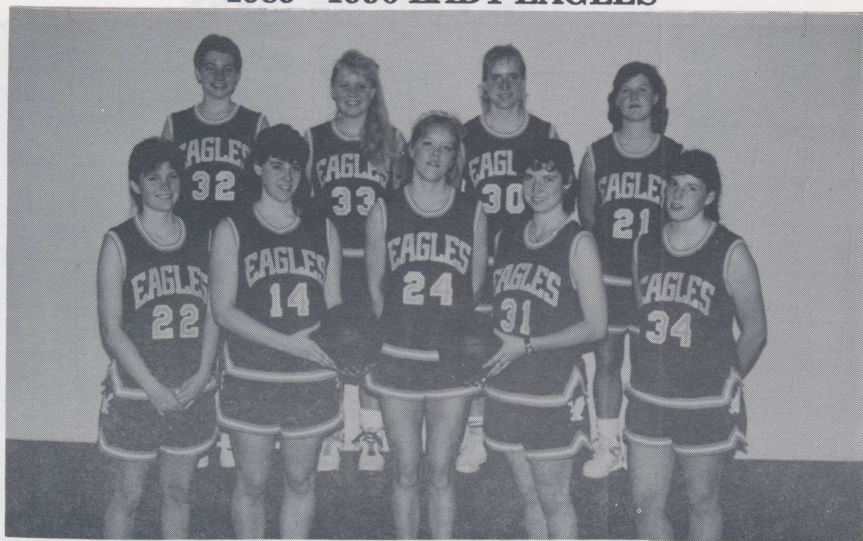

1989 - 1990 LADY EAGLES

NAME	NO	HT	YR	HOMETOWN
Jenni Camp	14	5'8"	SR	Roswell, GA
Moni Goude	31	5'8"	JR	Jamestown, NC
Heidi Maher	30	5'5"	FR	Wis Dells, MN
Lisa Penland	22	5'7"	FR	Penang, Malaysia
Sue Rupp	34	5'7"	SOPH	Fulda, West Germany
Leigh Anne Scott	21	5'3"	SOPH	Macon, GA
Carrie Stanley	24	5'10"	SOPH	Orlando, FL
Heather Young	32	5'5"	FR	Madison, IN
Nancy Thames	33	5'5"	FR	Elko, GA

Toccoa Falls College Toccoa Falls, Georgia 30598

President: Dr. Paul Alford
Athletic Director: Charles Temple
Colors: Blue and Gold
Affiliation: NCCAA Division II, District V

Despite a poor start, the Lady Eagles of Toccoa Falls College are the class of District V N.C.C.A.A. Basketball.

Most teams losing an All-American like Laura Sligh at Christmas break, would struggle, but T.F.C. managed to pull together to go undefeated in the district, a perfect 8-0. Destroying their opponents by an average of 28 points per contest, they managed to win their district for the fourth straight season and earned their fifth straight trip to the national tournament and their sixth in the tournaments eight year history.

Using Judges chapter 7 as our inspiration for the season, our motto is "For the Lord and Toccoa Falls College."