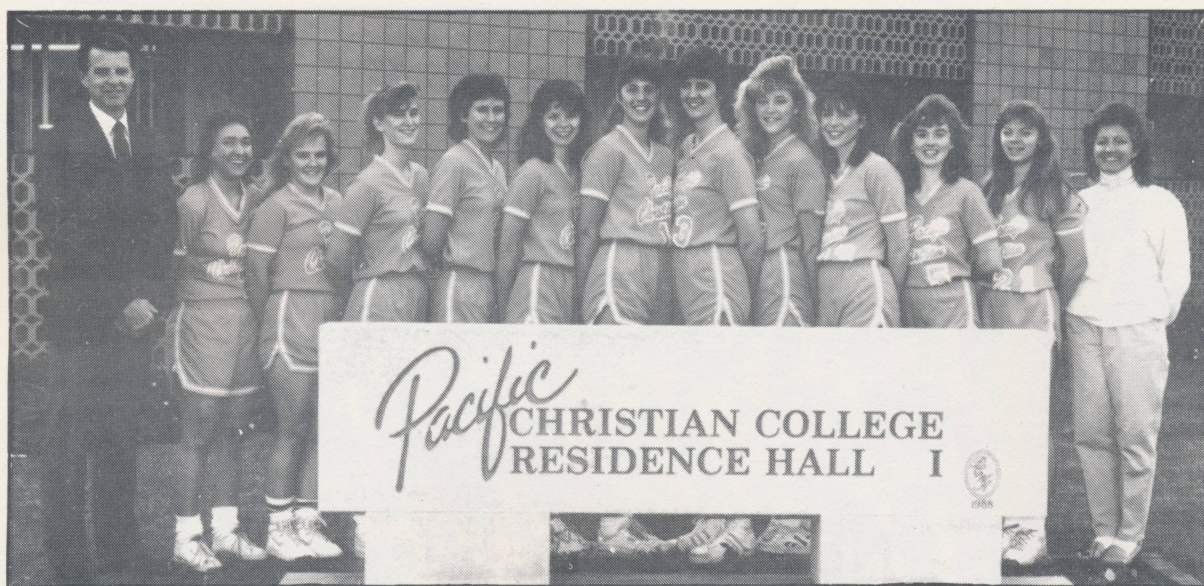

Pacific Christian College

<u>No.</u>	<u>Name</u>	<u>Pos.</u>	<u>Year</u>	<u>Ht.</u>	<u>Hometown</u>
2	Kristy Kappen	G	Fr.	5'2"	Westminister, CA
3	Lucy Segura	G	Sr.	5'2"	Yuma, AZ
4	LeeAnne Blanton	F	Jr.	5'9"	San Jose, CA
5	Kim Carr	G	Soph.	5'5"	San Diego, CA
10	Donna Allen	G	Fr.	5'7"	Burley, ID
11	Becky Fogarty	F	Sr.	5'9"	Phoenix, AZ
12	Kris Dodson	C	Sr.	6'0"	Napa Valley, CA
13	Jenny Fish	C	Sr.	6'2"	Napa Valley, CA
15	Gina Atkins	F	Fr.	6'0"	Apple Valley, CA
21	Amberlyn Davis	G	Soph.	5'5"	Vista, CA
23	Angie Revert	F	Fr.	5'8"	Pleasant Hill, OR
24	Jody Pierce	G	Jr.	5'5"	Avondale, AZ

Head Coach: Kelly Kappen
Asst. Coach: Barbara Garcia
Captains: Kris Dodson, Jody Pierce
Nickname: Lady Deacons
Colors: Lt. blue, gray, white
President: Dr. Knofel Staton
Enrollment: 600
Athletic Director: Mr. Lee Erickson

This year's Lady Deacons saw some vast changes in personnel, both players and coach. Kelly Kappen comes to the Lady Deacons with an enormous amount of playing and coaching experience. Coach Kappen has turned the basketball program into a winning program in one year. Top returner is Senior Kris Dodson, who is currently dominating the boards for the Lady Deacons and leading the team in scoring. Also returning to the squad after a year off is Senior Jenny Fish, who along with Kris dominates on the boards. Key newcomers include point guard Jody Pierce who leads the Lady Deacons on the floor with her excellent ballhandling and passing skills; another key newcomer is Freshman Donna Allen who leads the team with her accurate shooting skills, and her ability to pass the ball inside.