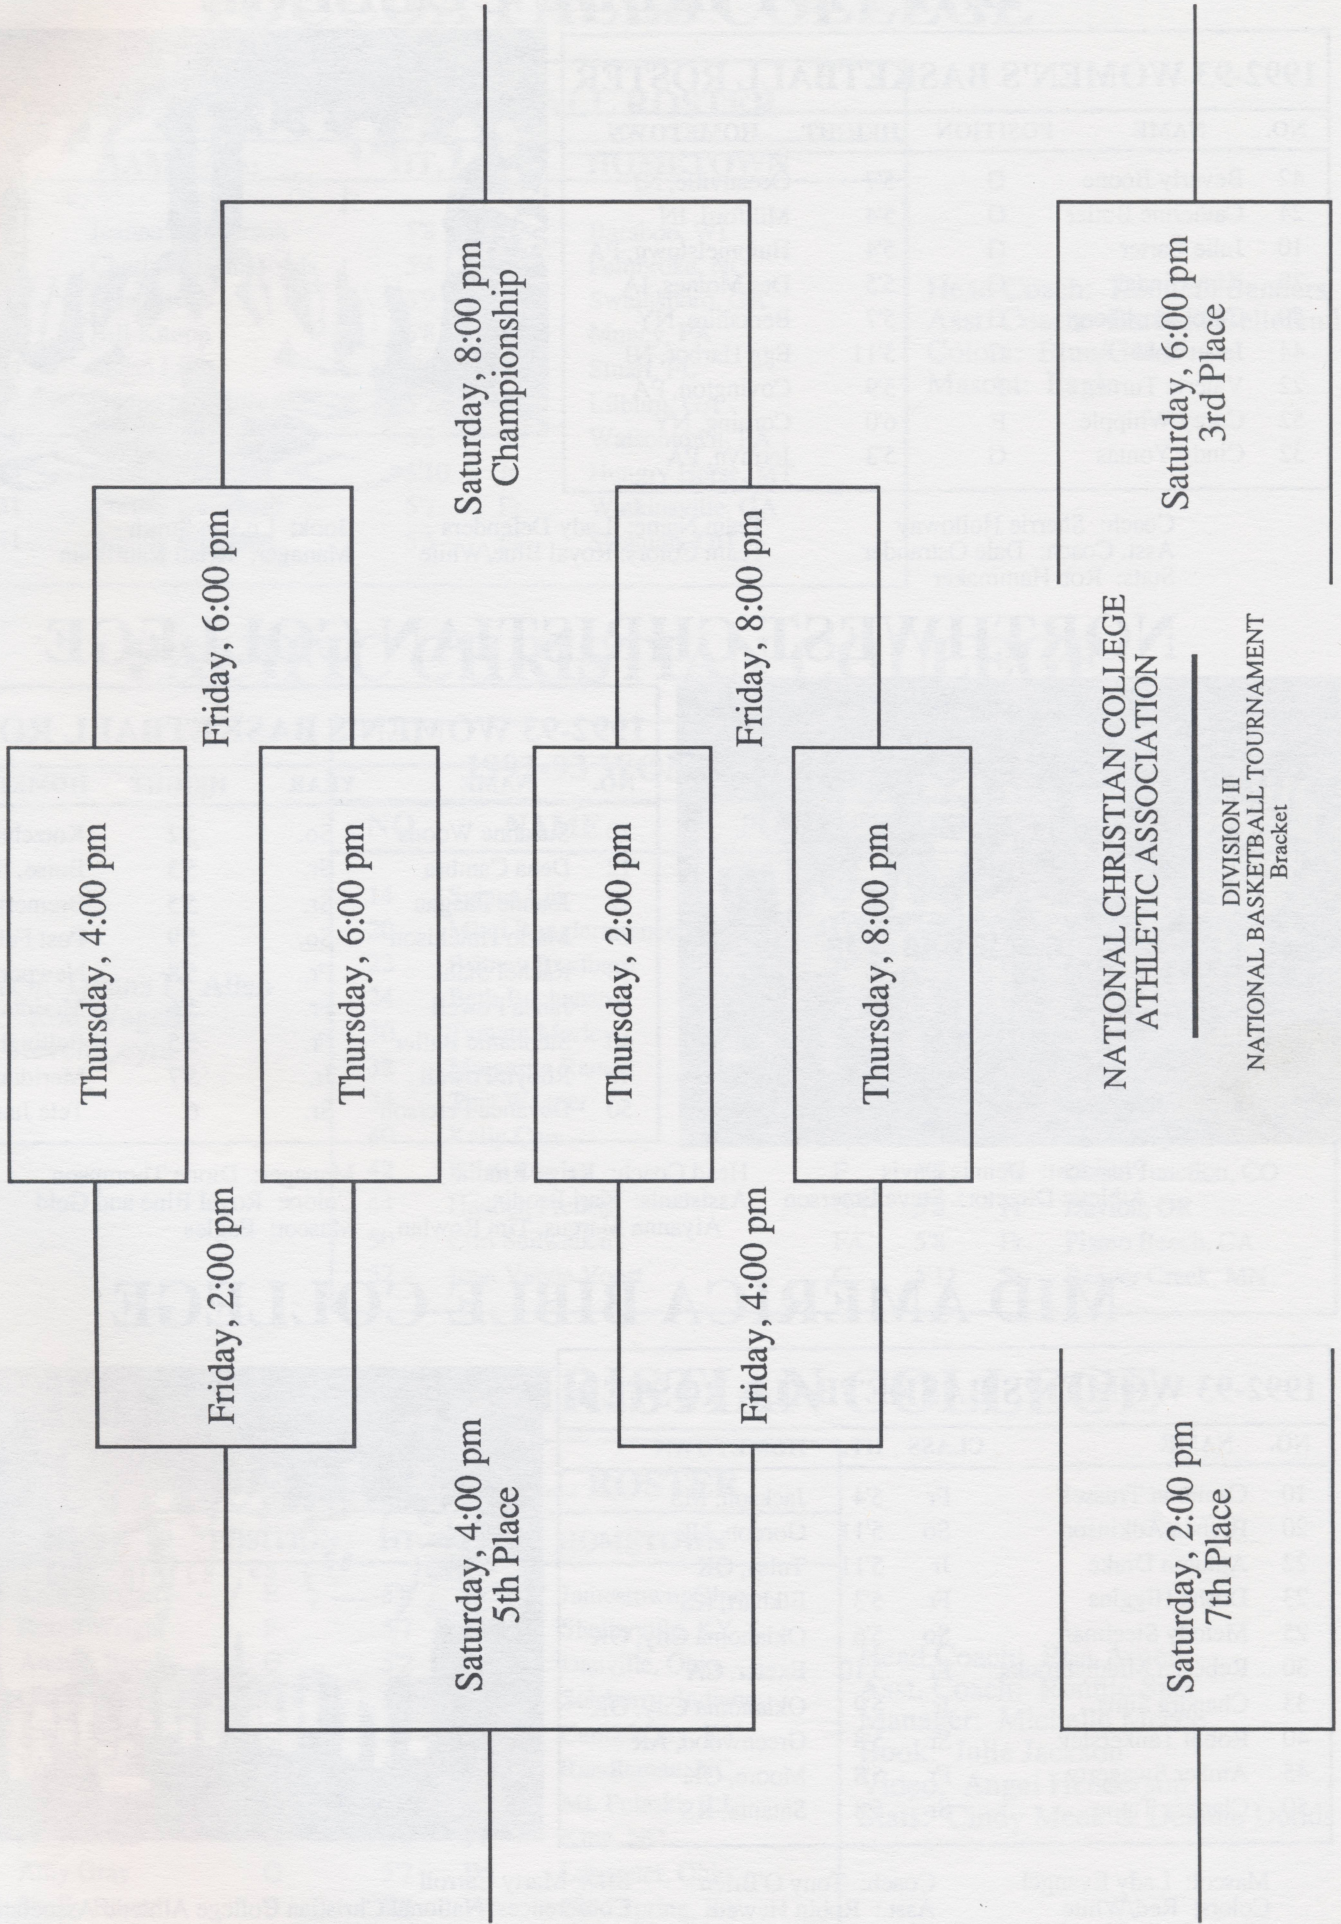

NCCAA WOMEN'S NATIONAL TOURNAMENT

BAPTIST BIBLE COLLEGE

1992-93 WOMEN'S BASKETBALL ROSTER

NO.	NAME	POSITION	HEIGHT	HOMETOWN
42	Beverly Boone	G	5'7	Oceanville, NJ
24	Catherine Butler	G	5'4	Millford, IN
10	Julie Carter	G	5'4	Hummelstown, PA
30	Kim Hindal	G	5'5	Des Moines, IA
50	Carol Hochberg	G	5'7	Berkshire, NY
44	Janet Sahl	C	5'11	Egg Harbor, NJ
22	Valerie Turner	F	5'9	Covington, PA
52	Corey Whipple	F	6'0	Corning, NY
32	Cindy Yontas	G	5'3	Jermyn, PA