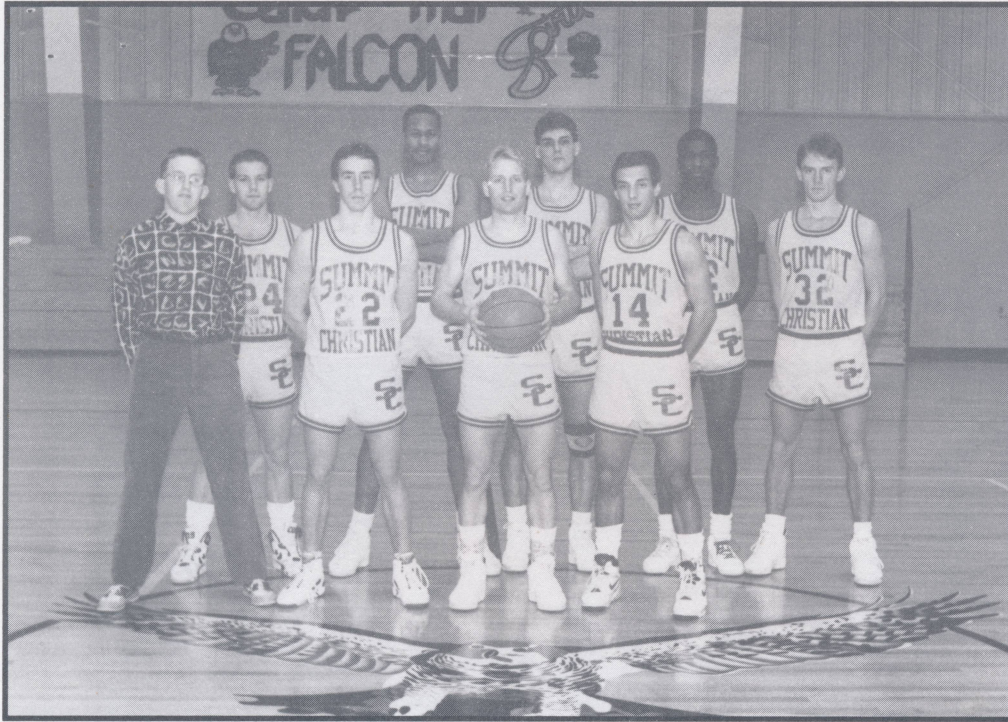

SUMMIT CHRISTIAN COLLEGE

F A L C O N S

blue & gold

- ◀ ◀ ◀
- #12 Steve Witzki 5'8"
- #14 Fred Witmer 5'8"
- #20 Wayne Doss 6'3"
- #22 Bob VonGunten 5'9"
- #24 Scott Haddix 5'10"
- #30 Clark Woods 6'4"
- #32 Bob Mann 6'1"
- #34 Mark Hull 6'5"
- #40 Corey Laster 6'6"
- #42 Michael Wagstaff 6'1"
- Head Coach: Bud Hamilton