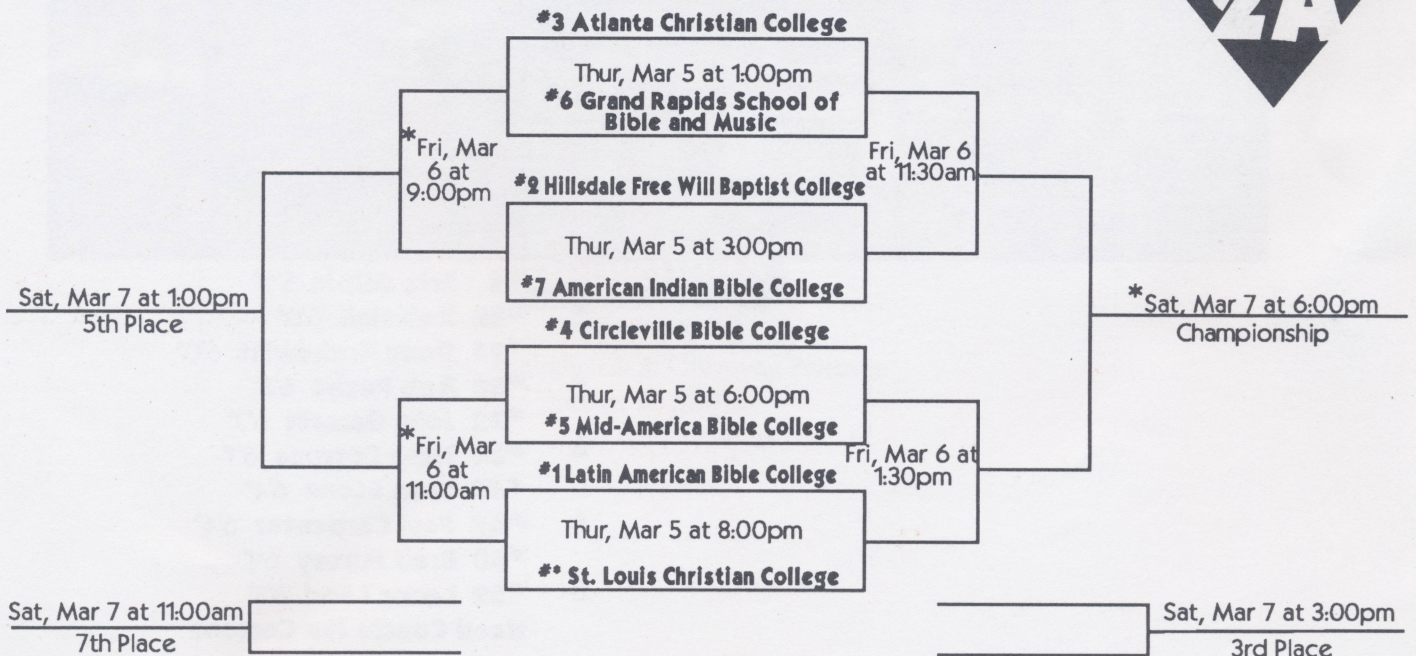

DIVISION 2A

Division 2A games will be played at Thomas More College.

Games marked with an asterisk (*) to be played at Cincinnati Bible College.
Top Seed wears light uniforms Lower Seed wears dark uniforms