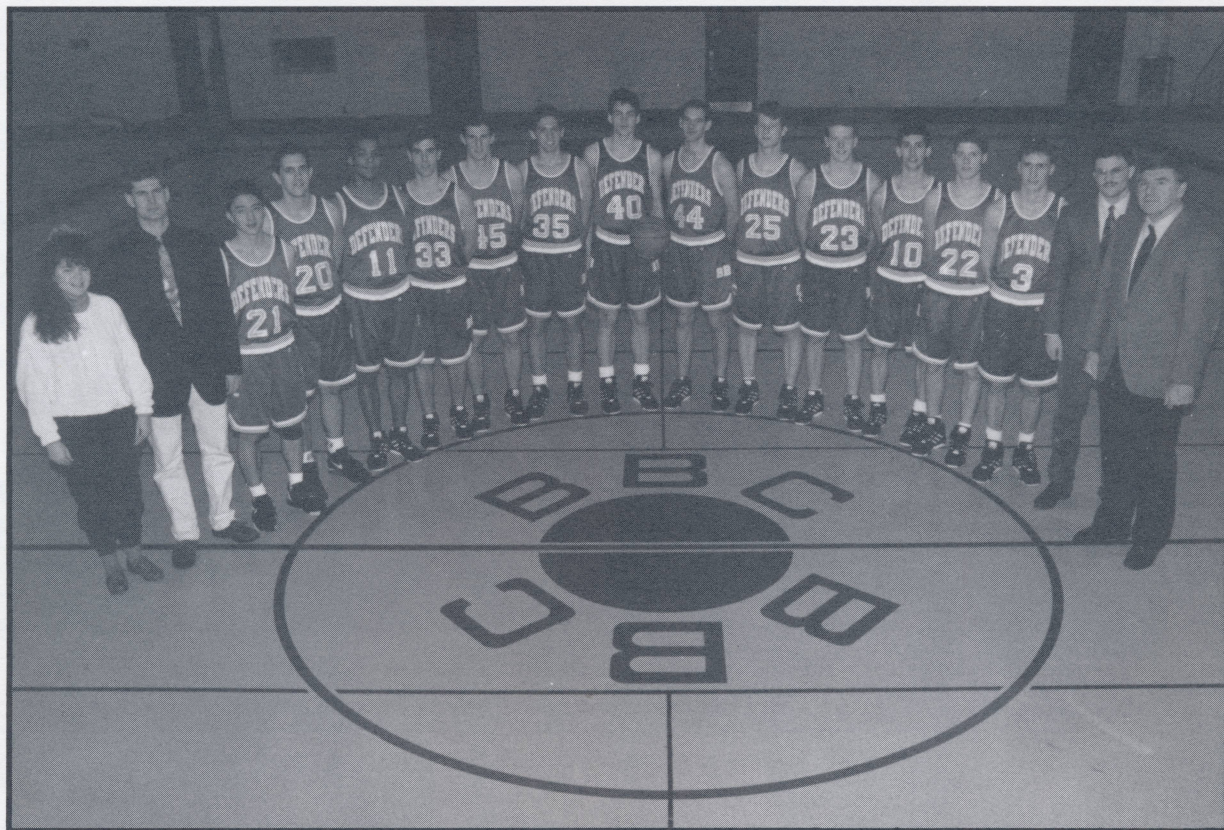

#23 Paul Gruet

▼ **#25 Mark Moody**

#33 Dave Pirrie

▼ **#35 Steve Barton**

#40 Derek Mosher

▼ **#44 Keith Overholt**

#45 Chris Storr

Head Coach: Russ Howard