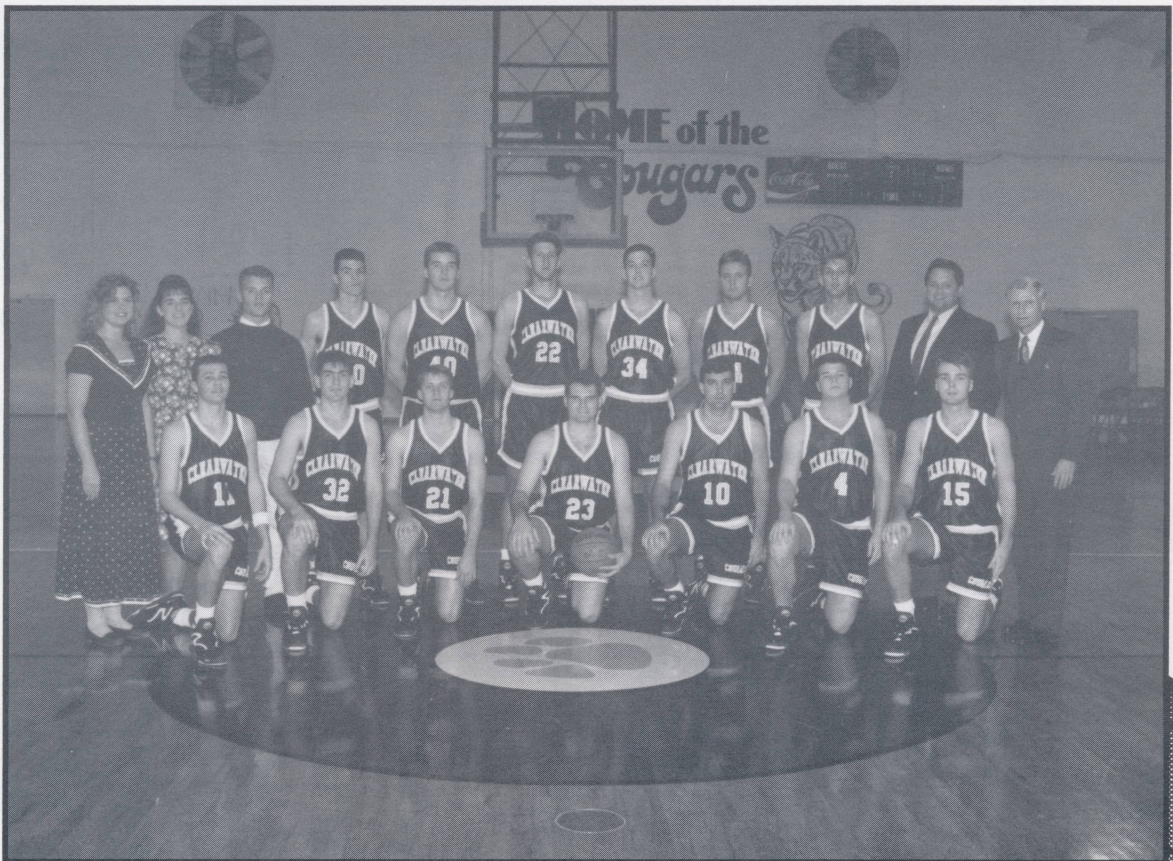

CLEARWATER CHRISTIAN COLLEGE

C O U G A R S

- ▼ #4 Jody Bailey 6'1"
- ▼ #10 Rico Melancon 6'0"
- ▼ #11 David See 6'0"
- ▼ #12 Darrin Miller 6'2"
- ▼ #14 Bobby Harmeyer 6'1"
- ▼ #15 Robbie Hammond 6'2"
- ▼ #21 David Corbin 6'0"
- ▼ #22 Nick VanDewalle 6'4"
- ▼ #23 Roger Duncan 5'9"
- ▼ #30 Andy Haines 6'2"
- ▼ #32 Mike Doig 6'1"
- ▼ #34 Bryan Carr 6'3"
- ▼ #40 Todd Kelly 6'2"

Head Coach: Del Wubbena

maroon & white