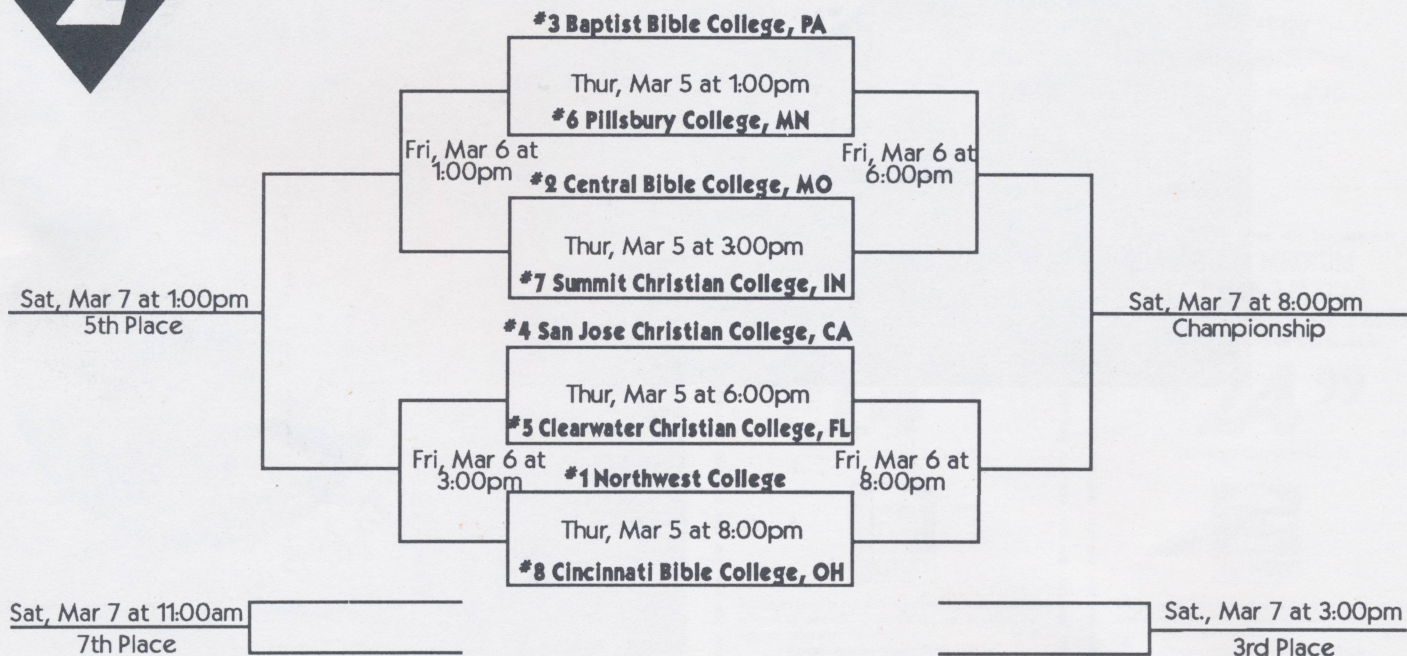

DIVISION

2

Division 2 games will be played at Cincinnati Bible College.

Top Seed wears light uniforms Lower Seed wears dark uniforms